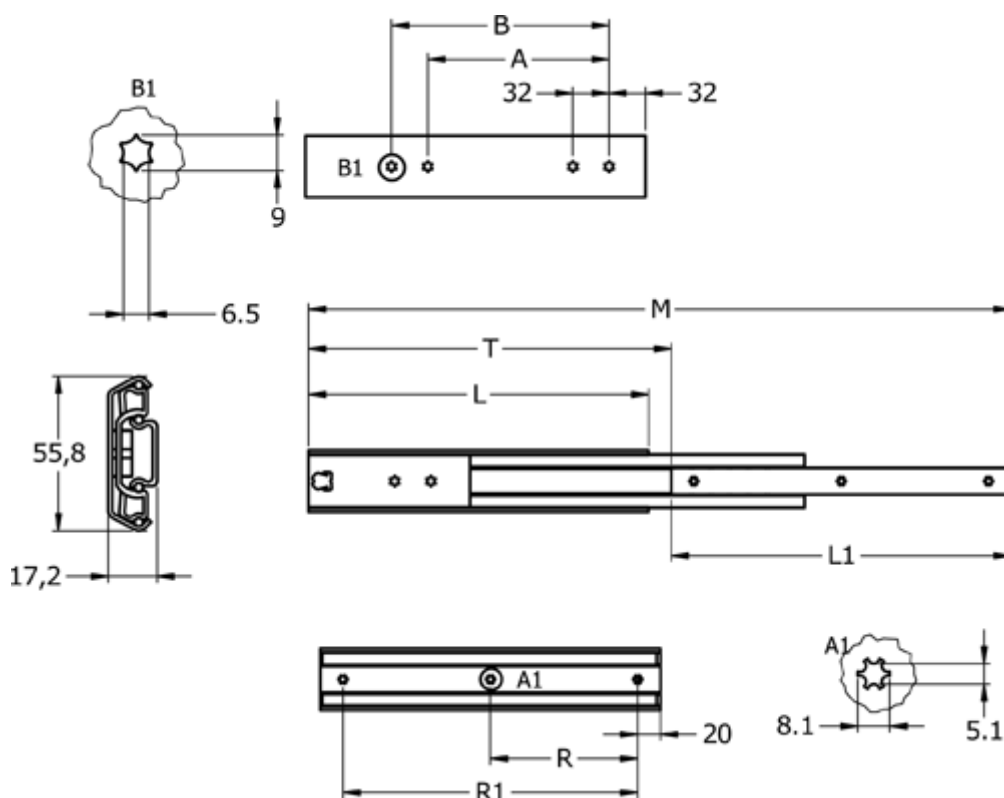

Article number: 11112S28

Description: Thomas Regout Telescopic Slide 11112S27 ULF HD D, 3-piece  
Length 600 mm / load cap. 123 kg / extension 650 mm

## Measures

A	= 416
B	= 448
L	= 700
L1	= 700
Load capacity side mounted	= 129
M	= 1450
R	= 330
R1	= 660

T = 750